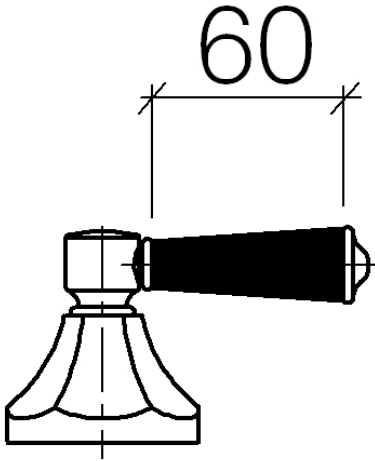

11 170 370

- for basin fittings

NOTE: Mixers are supplied without lever inserts.
Please order the lever inserts separately!

	Brushed Dark Platinum	11 170 370-99
	Chrome	11 170 370-00
	Gold (23.9kt)	11 170 370-01
	Brushed Platinum	11 170 370-06
	Platinum	11 170 370-08
	Durabross (23kt Gold)	11 170 370-09
	white	11 170 370-12
	black	11 170 370-13
	Brushed Durabross (23kt Gold)	11 170 370-28

11 170 370

MADISON Lever insert - Brushed Dark Platinum

MADISON

11 170 370

Parts for other
finishes can be found
here: [Chrome](#)